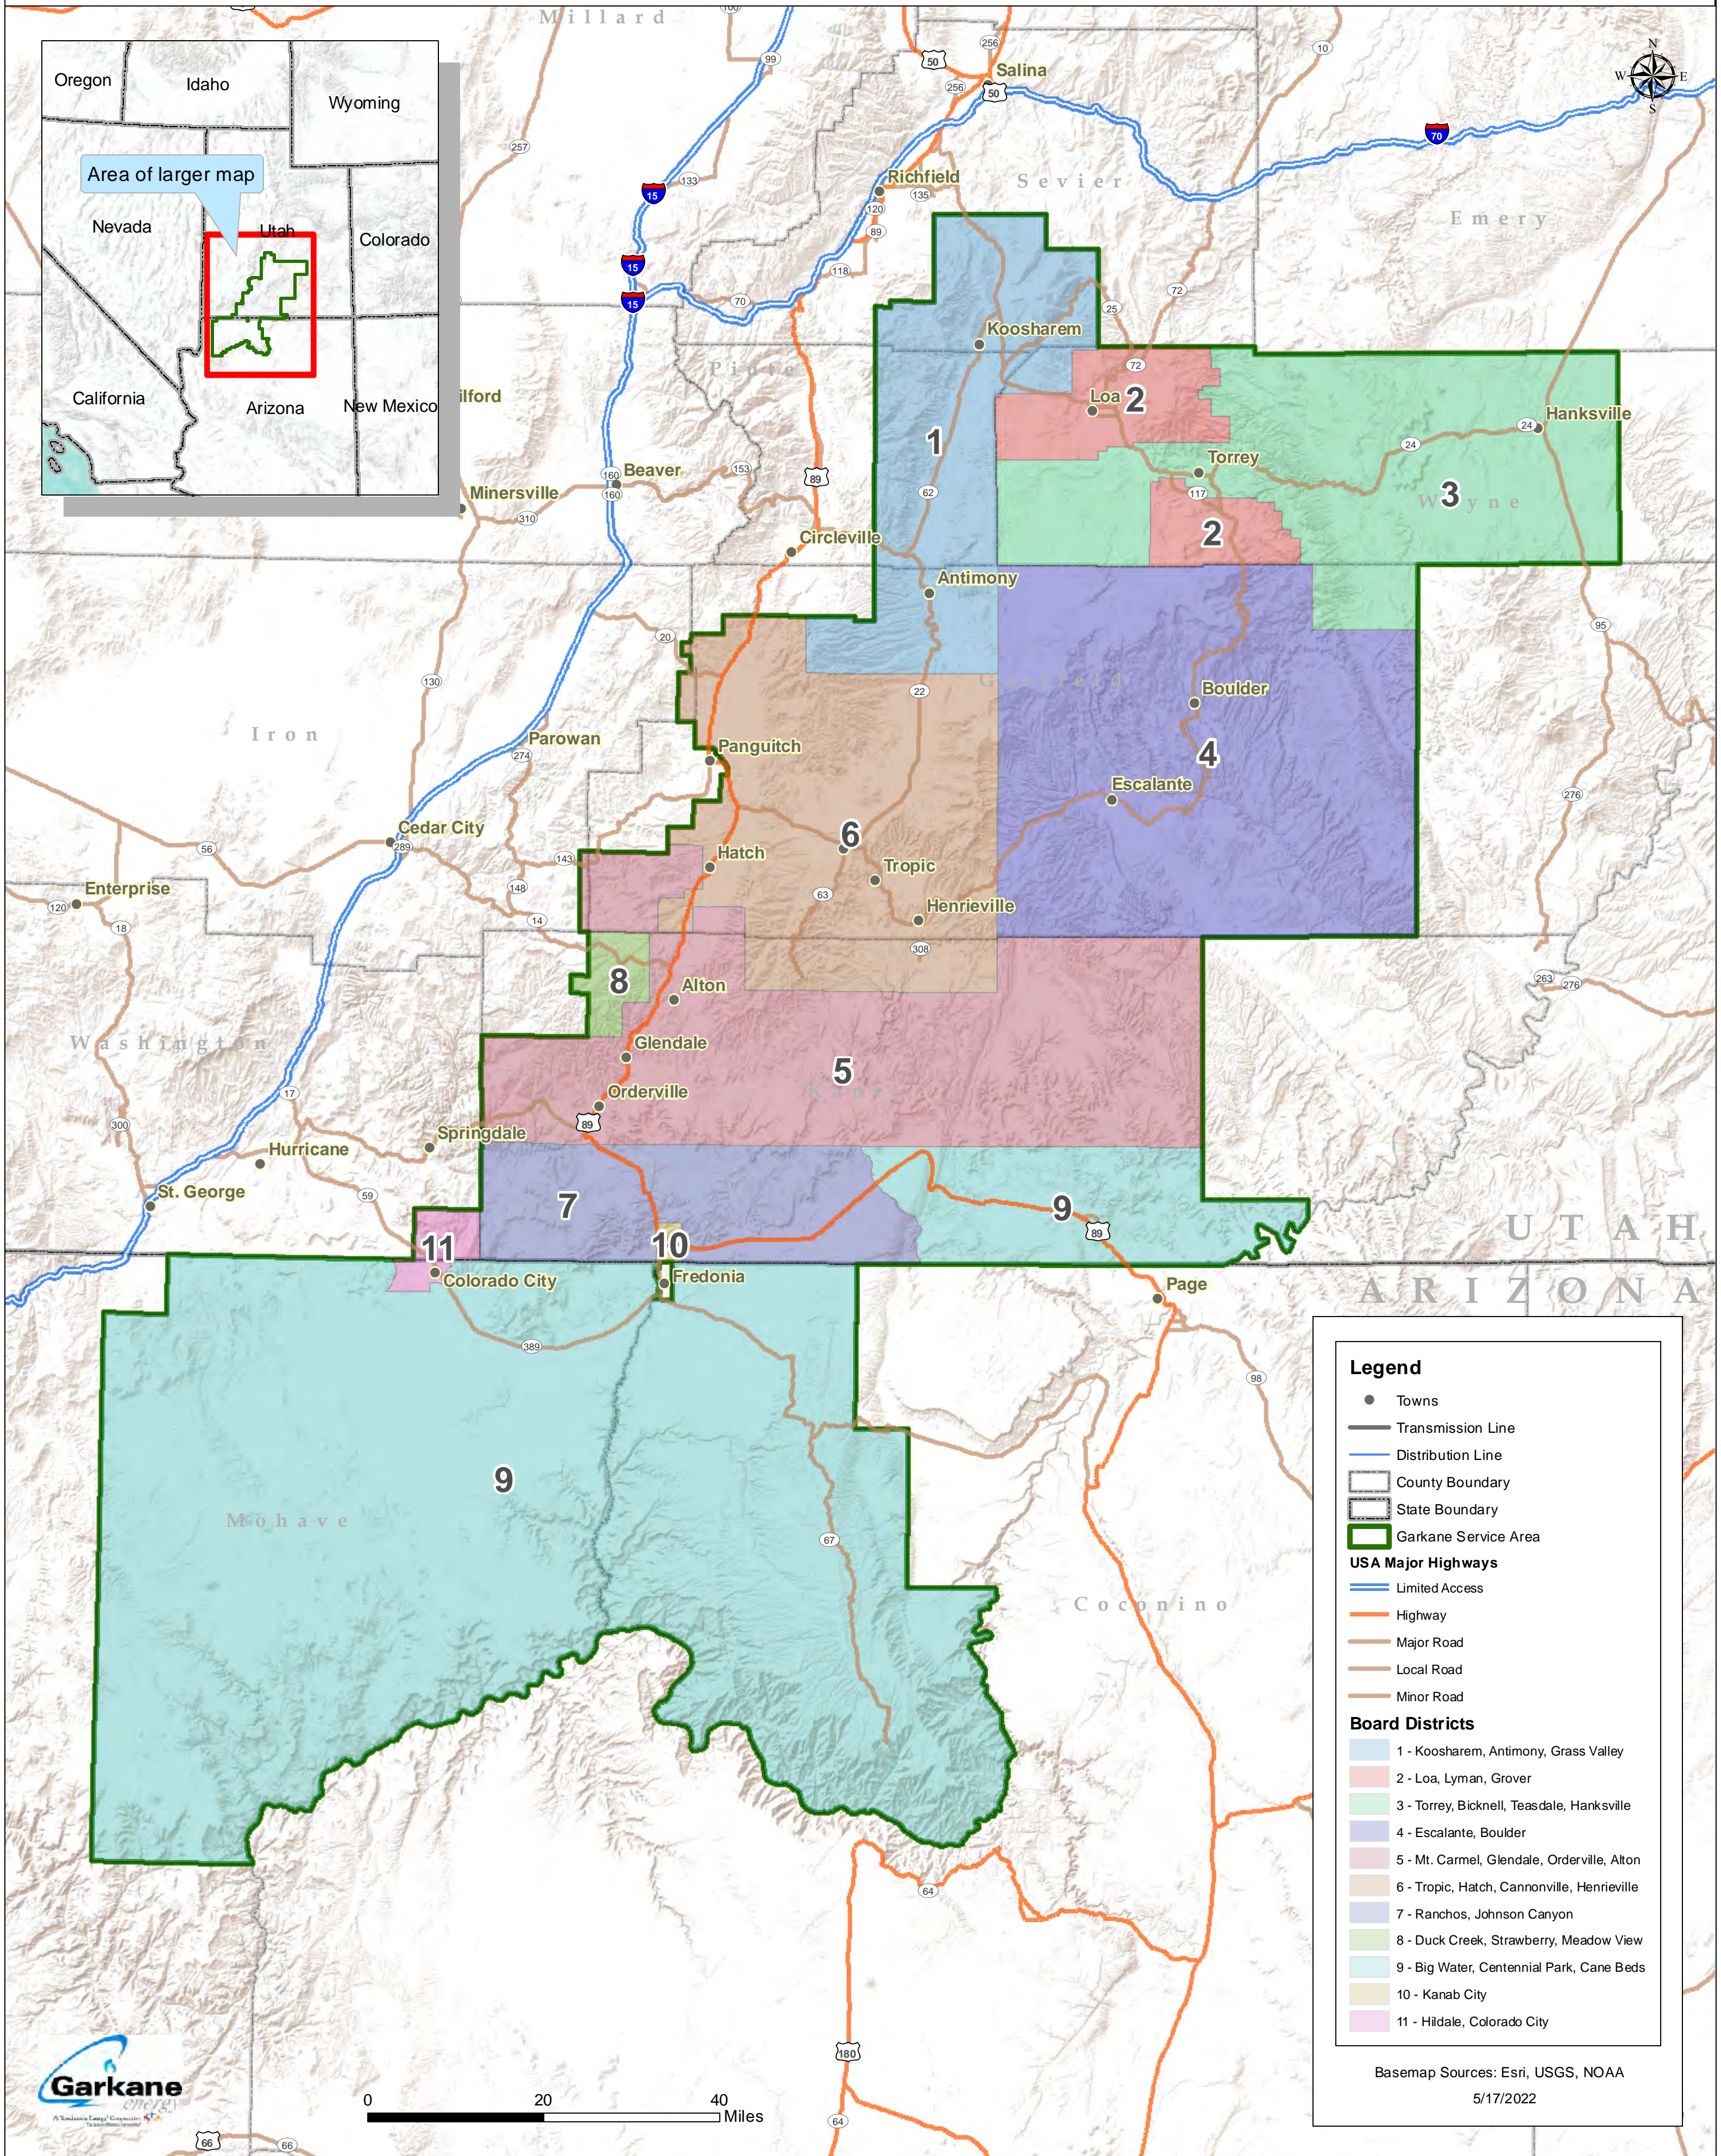

# Garkane Energy Cooperative Service Area - Board Districts

**Legend**

- Towns
- Transmission Line
- Distribution Line
- ▭ County Boundary
- ▭ State Boundary
- ▭ Garkane Service Area

**USA Major Highways**

- Limited Access
- Highway
- Major Road
- Local Road
- Minor Road

**Board Districts**

- 1 - Koosharem, Antimony, Grass Valley
- 2 - Loa, Lyman, Grover
- 3 - Torrey, Bicknell, Teasdale, Hanksville
- 4 - Escalante, Boulder
- 5 - Mt. Carmel, Glendale, Orderville, Alton
- 6 - Tropic, Hatch, Cannonville, Henrieville
- 7 - Ranchos, Johnson Canyon
- 8 - Duck Creek, Strawberry, Meadow View
- 9 - Big Water, Centennial Park, Cane Beds
- 10 - Kanab City
- 11 - Hildale, Colorado City

Basemap Sources: Esri, USGS, NOAA  
5/17/2022